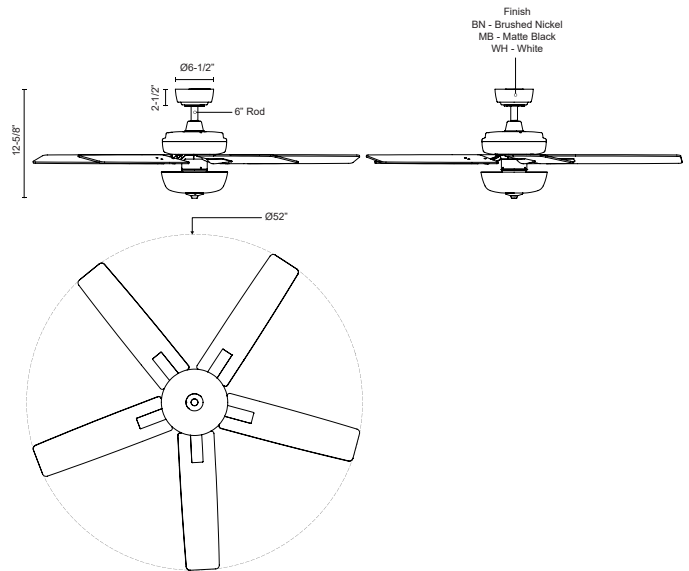

Fixture Dimensions	D52" x H12-5/8"
Light Source	FAN + LED KIT with Bulb
Max Wattage	Total 83W Max [2 x 9W LED, A19 + Max 65W Motor]
Total Lumens	1600lm
Delivered Lumens	900lm*
Voltage	120V
Color Temperature	3000K
CRI (Ra)	90CRI
LED Rated Life	25,000 hours
Diffuser Details	Frosted Polymeric Lens
Rod Length	6" (for different rod length, contact factory)
Minimum Hang Height	18"
Sloped Ceiling Adaptable	Yes, Up to 20 Degrees
Location	Damp
Illumination Direction	Down
Canopy Dimensions	D6-1/2" x H2-1/2"
Minimum Distance to Floor	84"
Ceiling to Blade Distance	10-1/8"
Blade	5 Blades @ 12 Degree Pitch
Control	Wall Control
Fan RPM	3 Speed (Reversible Switch), 60-152rpm
CFM	4165 Max
Airflow Efficiency (CFM/WATT)	85 Max
Estimated Yearly Energy Cost ($)	10
Material	Steel + MDF

* For custom options, consult factory for details.

* For warranty information, please visit www.kuzcolighting.com/warranty

DESCRIPTION

Meet Erikson: A fan collection embodying simplicity and versatility. Its clean design offers reversible blade finishes for a customized look. With options for pull chain or wall switch controls and the choice of including an A19 bulb-based light kit, Erikson ensures both functionality and style tailored to your preferences.

- Pull Chain or Wall Control option
- Reversible Fan Blades
- A19 bulb recommended for light kit fan (BULBS INCLUDED)
- Perfect for bedrooms, living rooms, and more!

KUZCO

CANADA: 19054 28TH AVENUE - SURREY, BC V3Z 6M3

USA: 3035 E. LONE MOUNTAIN ROAD - LAS VEGAS, NV 89081

WWW.KUZCOLIGHTING.COM

COMMENT